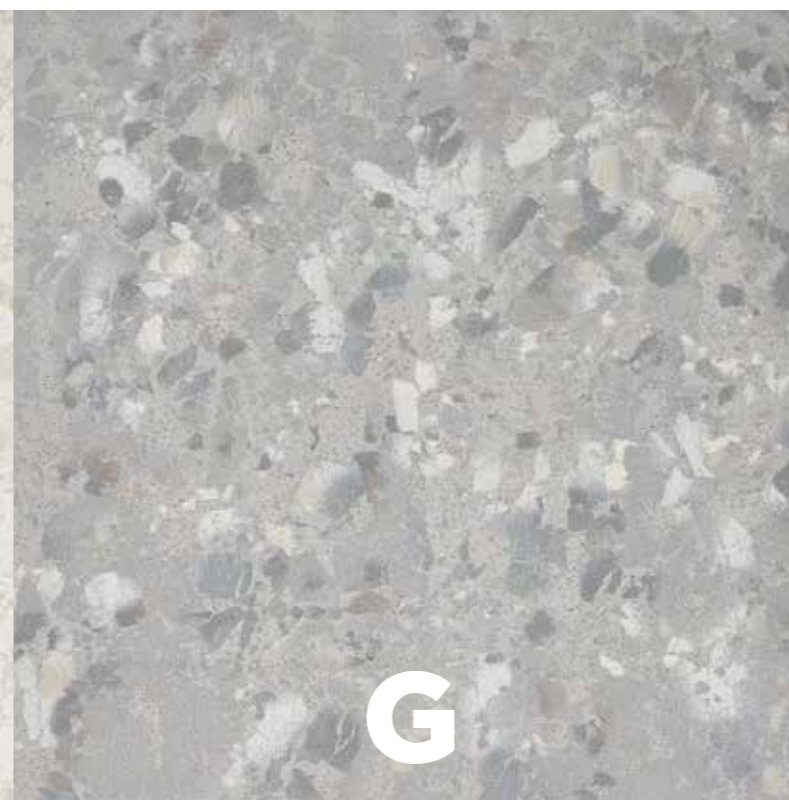

G

ATTITUDE
grey