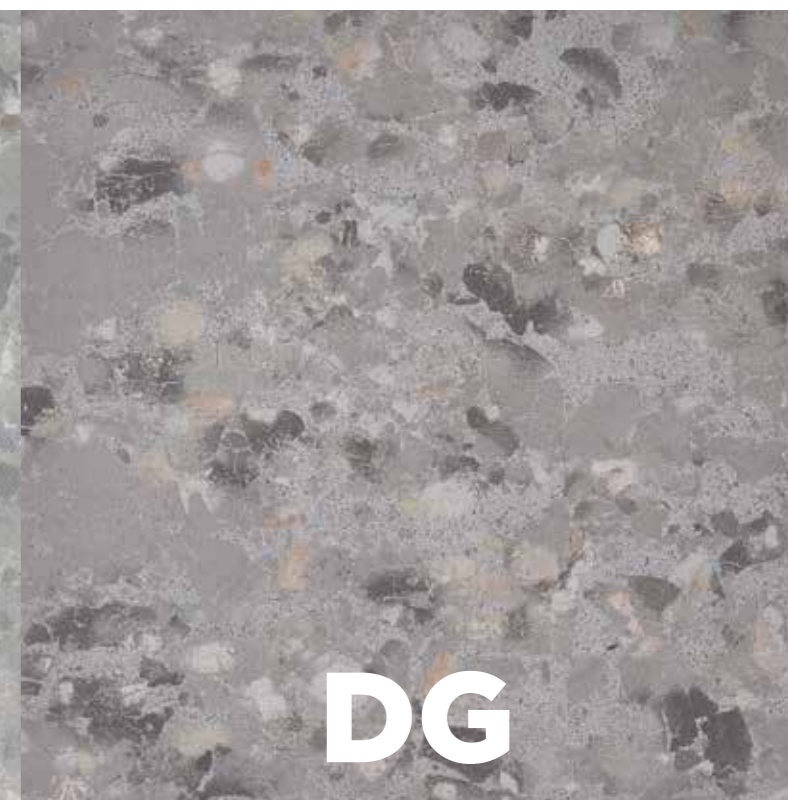

DG

ATTITUDE
dark grey