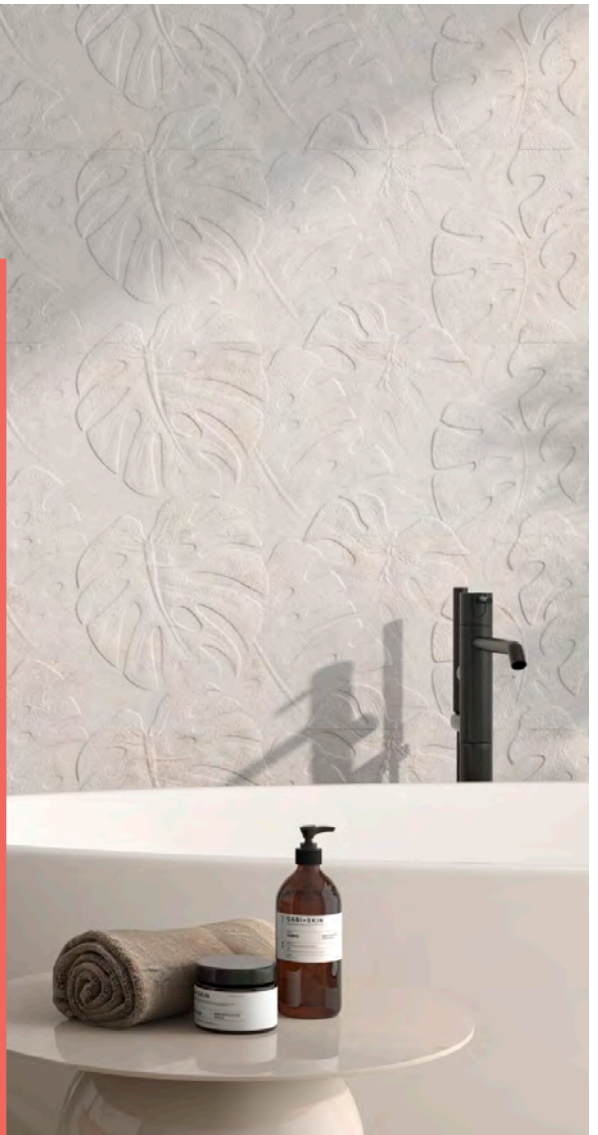

Panamera
tropical cement

Colorker®

Time to inspire♦

PANAMERA

EN Panamera embodies our position at the vanguard of design. We've turned to the latest colour trends to open up a wealth of possibilities in architecture and interior design. With our eye on the boom in green and blue-hued tiles (and everything in-between) we've created incredibly exclusive tiles in shades such as aquamarine and petrol blue. Variegated colours and a focus on material qualities run through the range: as demonstrated perfectly by Aqua, a tile reminiscent of oxidised bronze works of art. Ocean, meanwhile, is a petrol blue version of Panamera with exquisite flecks of gold; whilst Moon is more neutral in tone, in a striking yet discreet bone white.