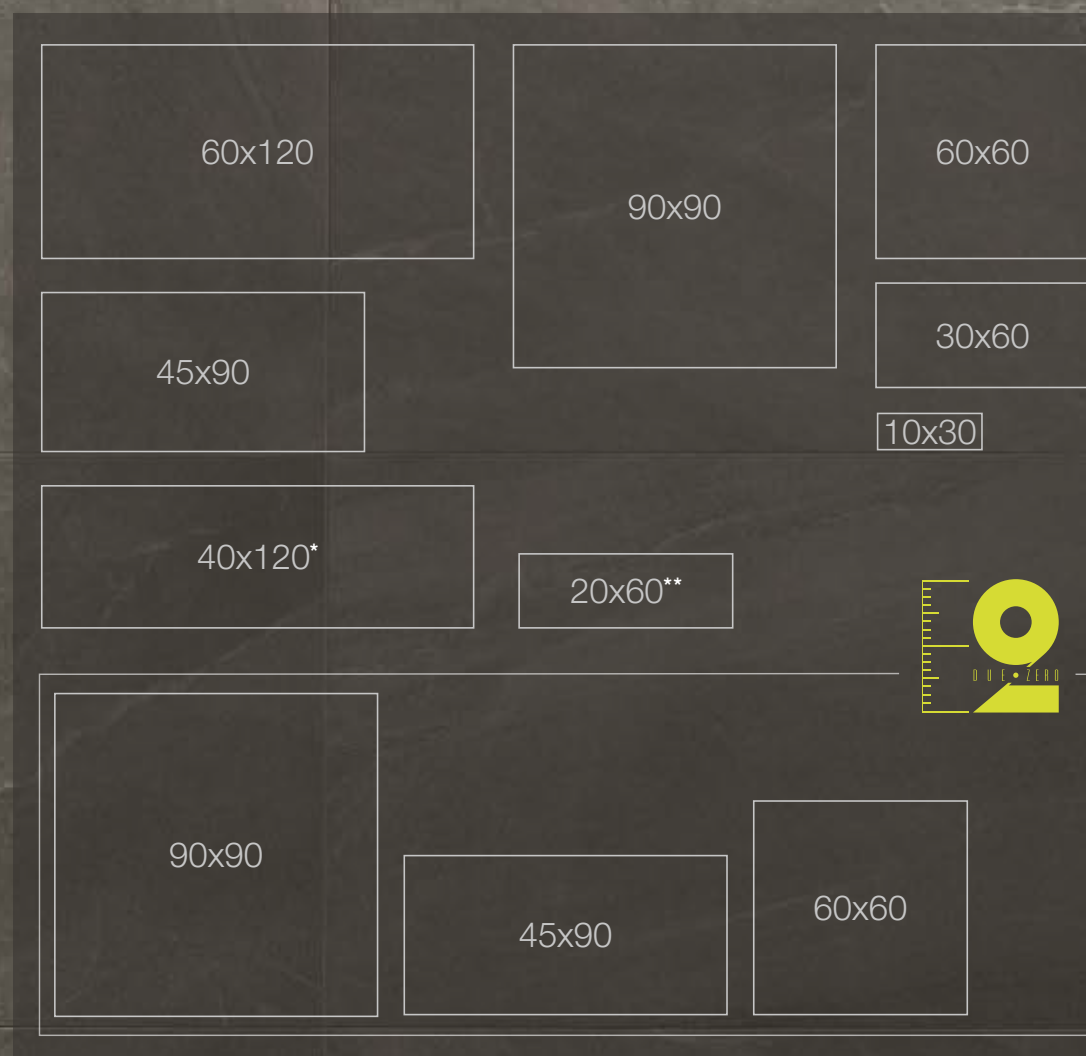

GRES PORCELLANATO COLORATO IN MASSA - FULLY COLOURED BODY PORCELAIN STONEWARE

* **RIVESTIMENTI IN PASTA BIANCA** - WALL TILES WHITE BODY

** **BICOTTURA** - DOUBLE FIRED TILES