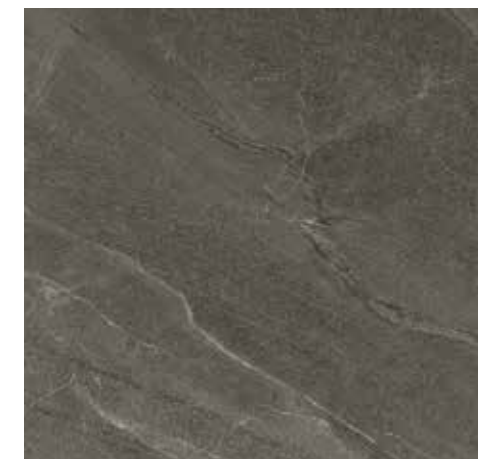

cod. 42003 VESUVIO RETT.
60x60 / 24"x24"

MQ/205
BOX/2